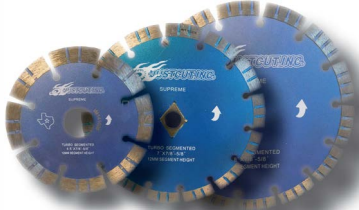

JUSTCUT TURBO U BLADE

4.5" Blade
7" Blade
8" Blade